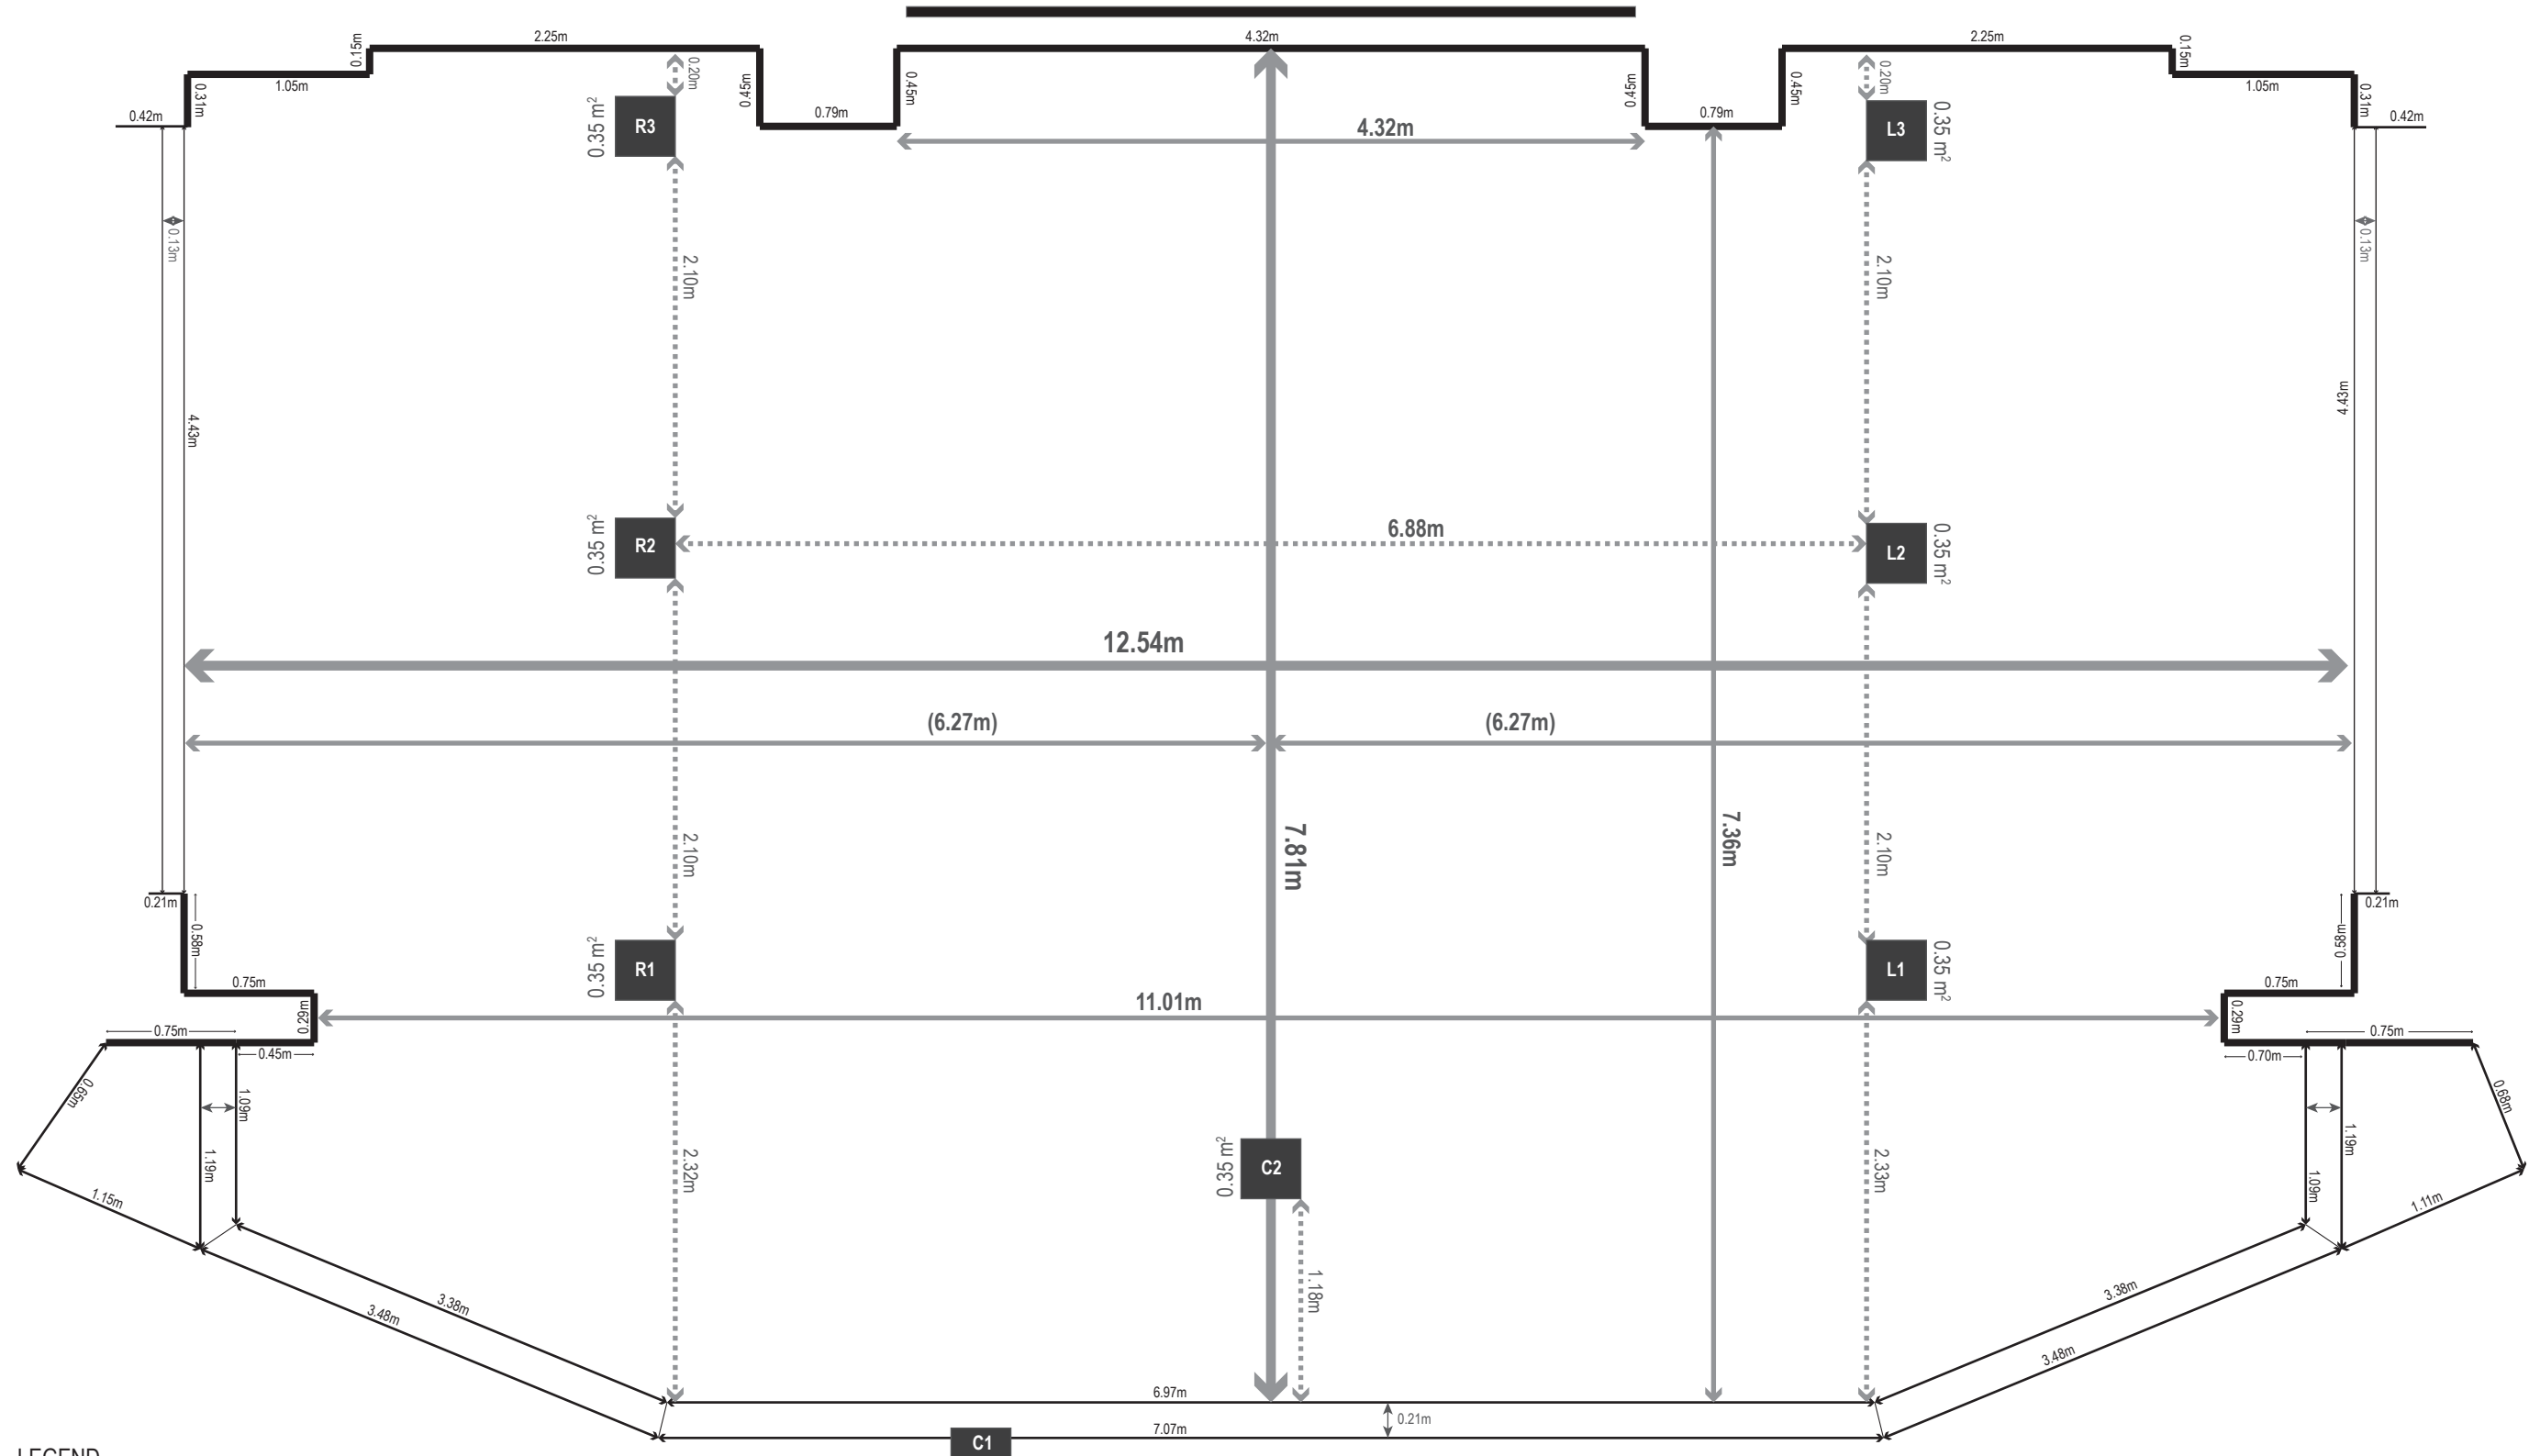

**FRONT PROJECTION SCREEN**  
Height to screen base - 2.08m

**LEGEND**

<b>C2</b>	Technical Panel
-----------	-----------------

<b>SYMONS VALLEY UNITED CHURCH</b> 38 Kincora Rise NW   Calgary, AB   (403) 274-2361	
Sanctuary Theatre   <b>Main Stage</b>	
Scale   1:40   Measurements are exact	Date   November 18, 2015
Key Plan (metric system)	Drawn by <b>Nick Turnbull</b>
